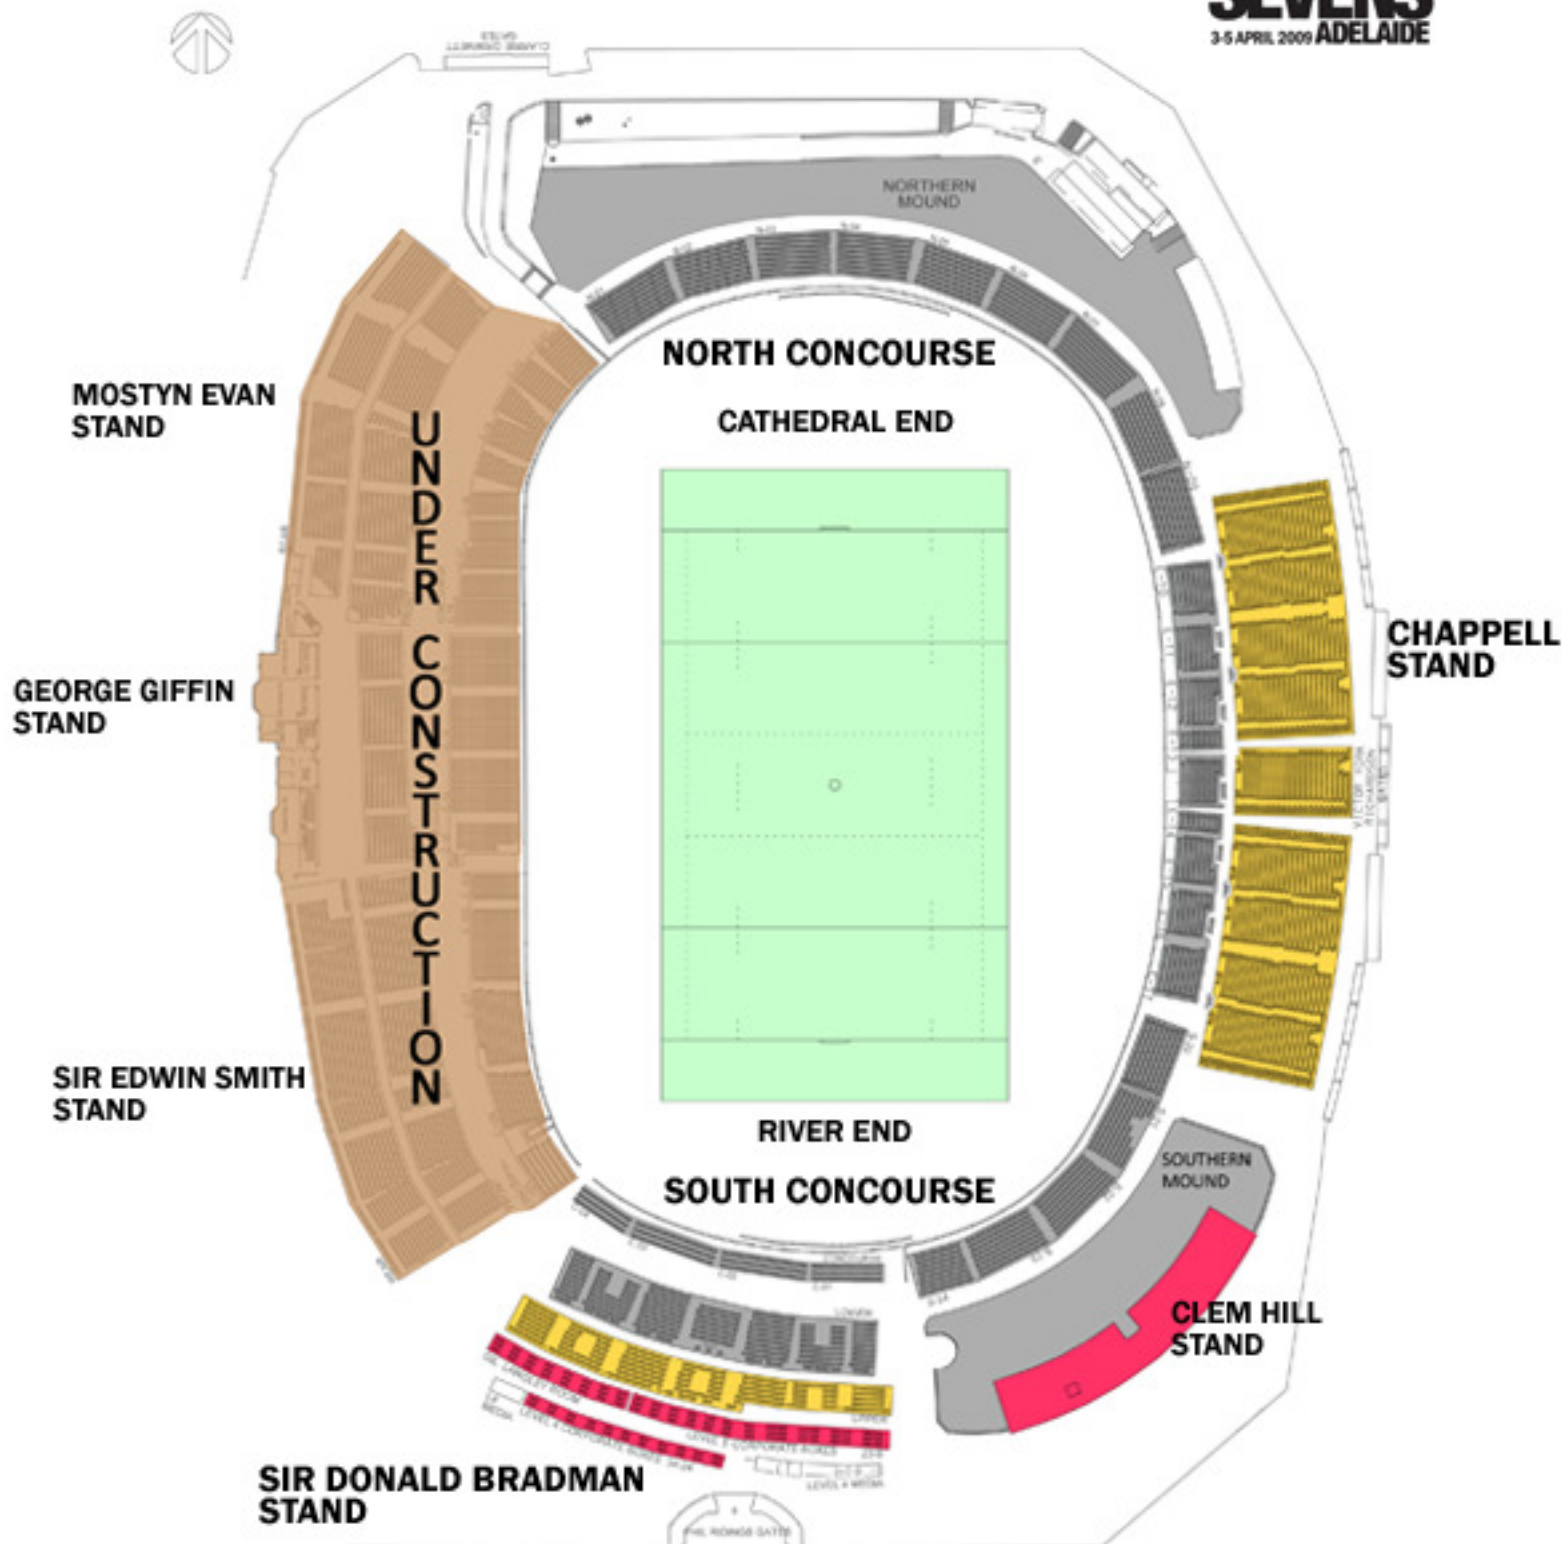

# ADELAIDE OVAL

3 - 5 April 2009

- Under Construction (Seating NOT Available)
- Corporate/Hospitality
- Reserved Seating
- General Admission